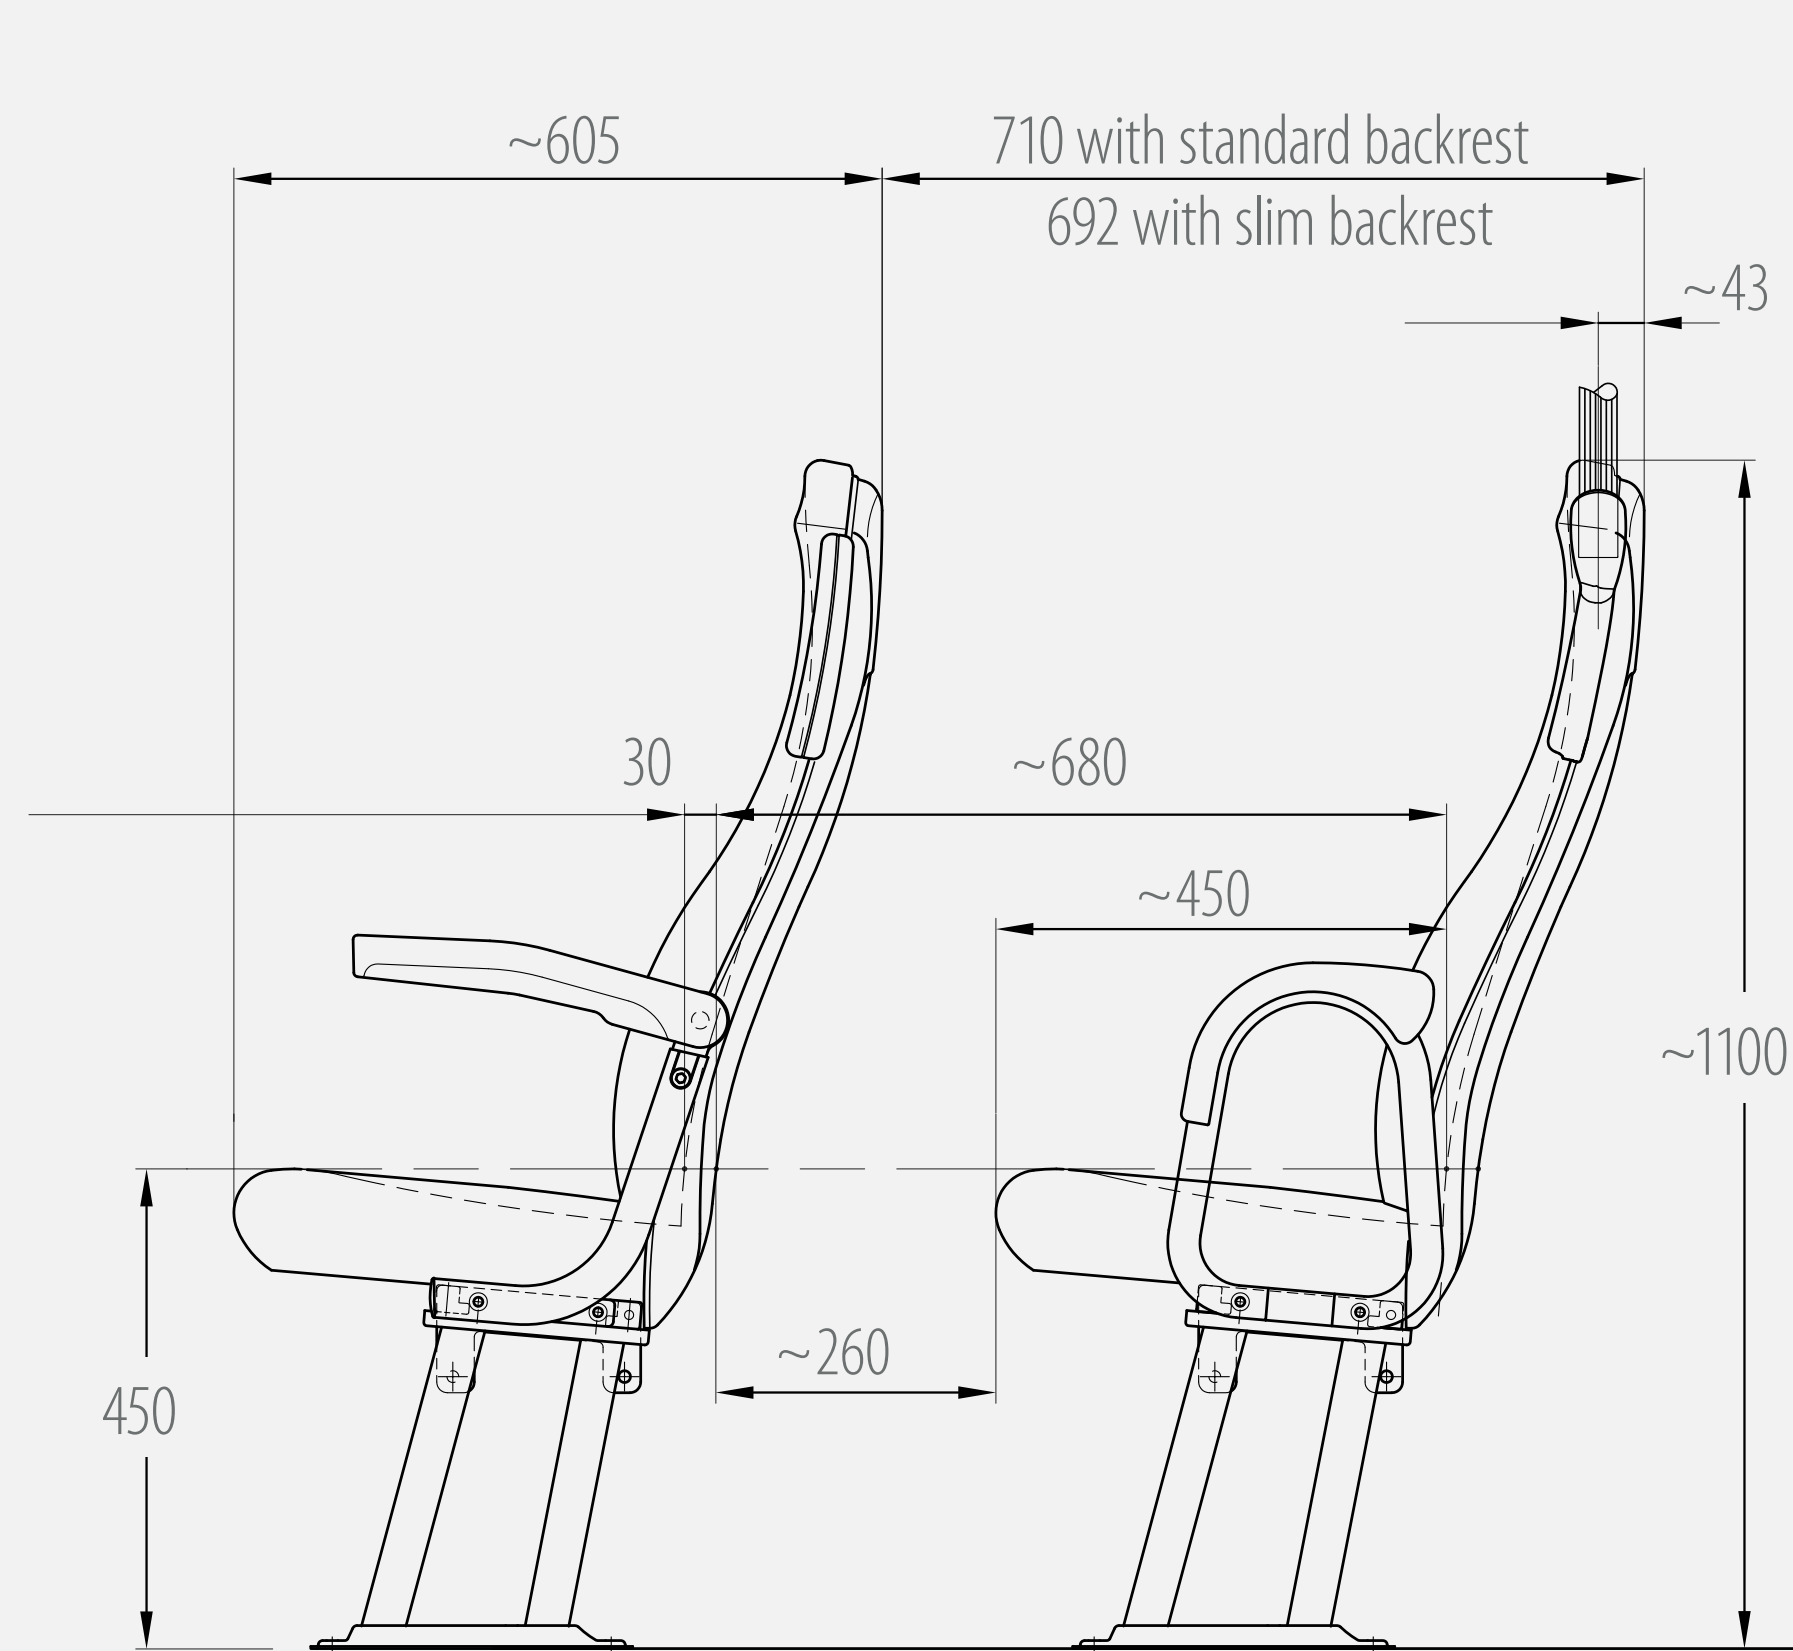

Easy maintenance

Customised modular seat

OPTIONS

□ standard • optional

ARMRESTS

- Aisle side, fold down	•
- Aisle side, fold up	•
- Fixed	•

UPHOLSTERY

- Fabric	•
- Moquette	•
- Leather	•
- Vinyl	•
- E-leather	•
- Piping	•
- Double padding	•
- Trimmed back panel	•
- Other upholsteries	•

FOOTREST

- Fold up	•
- Multiposition	•

GRAB HANDLE

- Side	•
--------	---

BACKREST

- Fixed	□
- Reclining	•

RESTRAINT SYSTEM

- 2 point safety belt	•
- 3 point safety belt	•
- All-generation safety belt	•
- Certified ISOFIX system	•

OPTIONS

- Magazine net	•
- Coat hook	•
- Headrest cover	•
- Hand-pole socket	•
- Fold down table	•
- Advertising panel	•
- Active climate layer	•
- Pedestal cover	•

INNOVATIVE OPTIONS

A - Usb	•
B - Bell push	•
C - Led reading light	•
D - Smartphone holder	•
E - Wireless Charger	•
G - Sensor system	•
Console with A+B+C+D+E	•