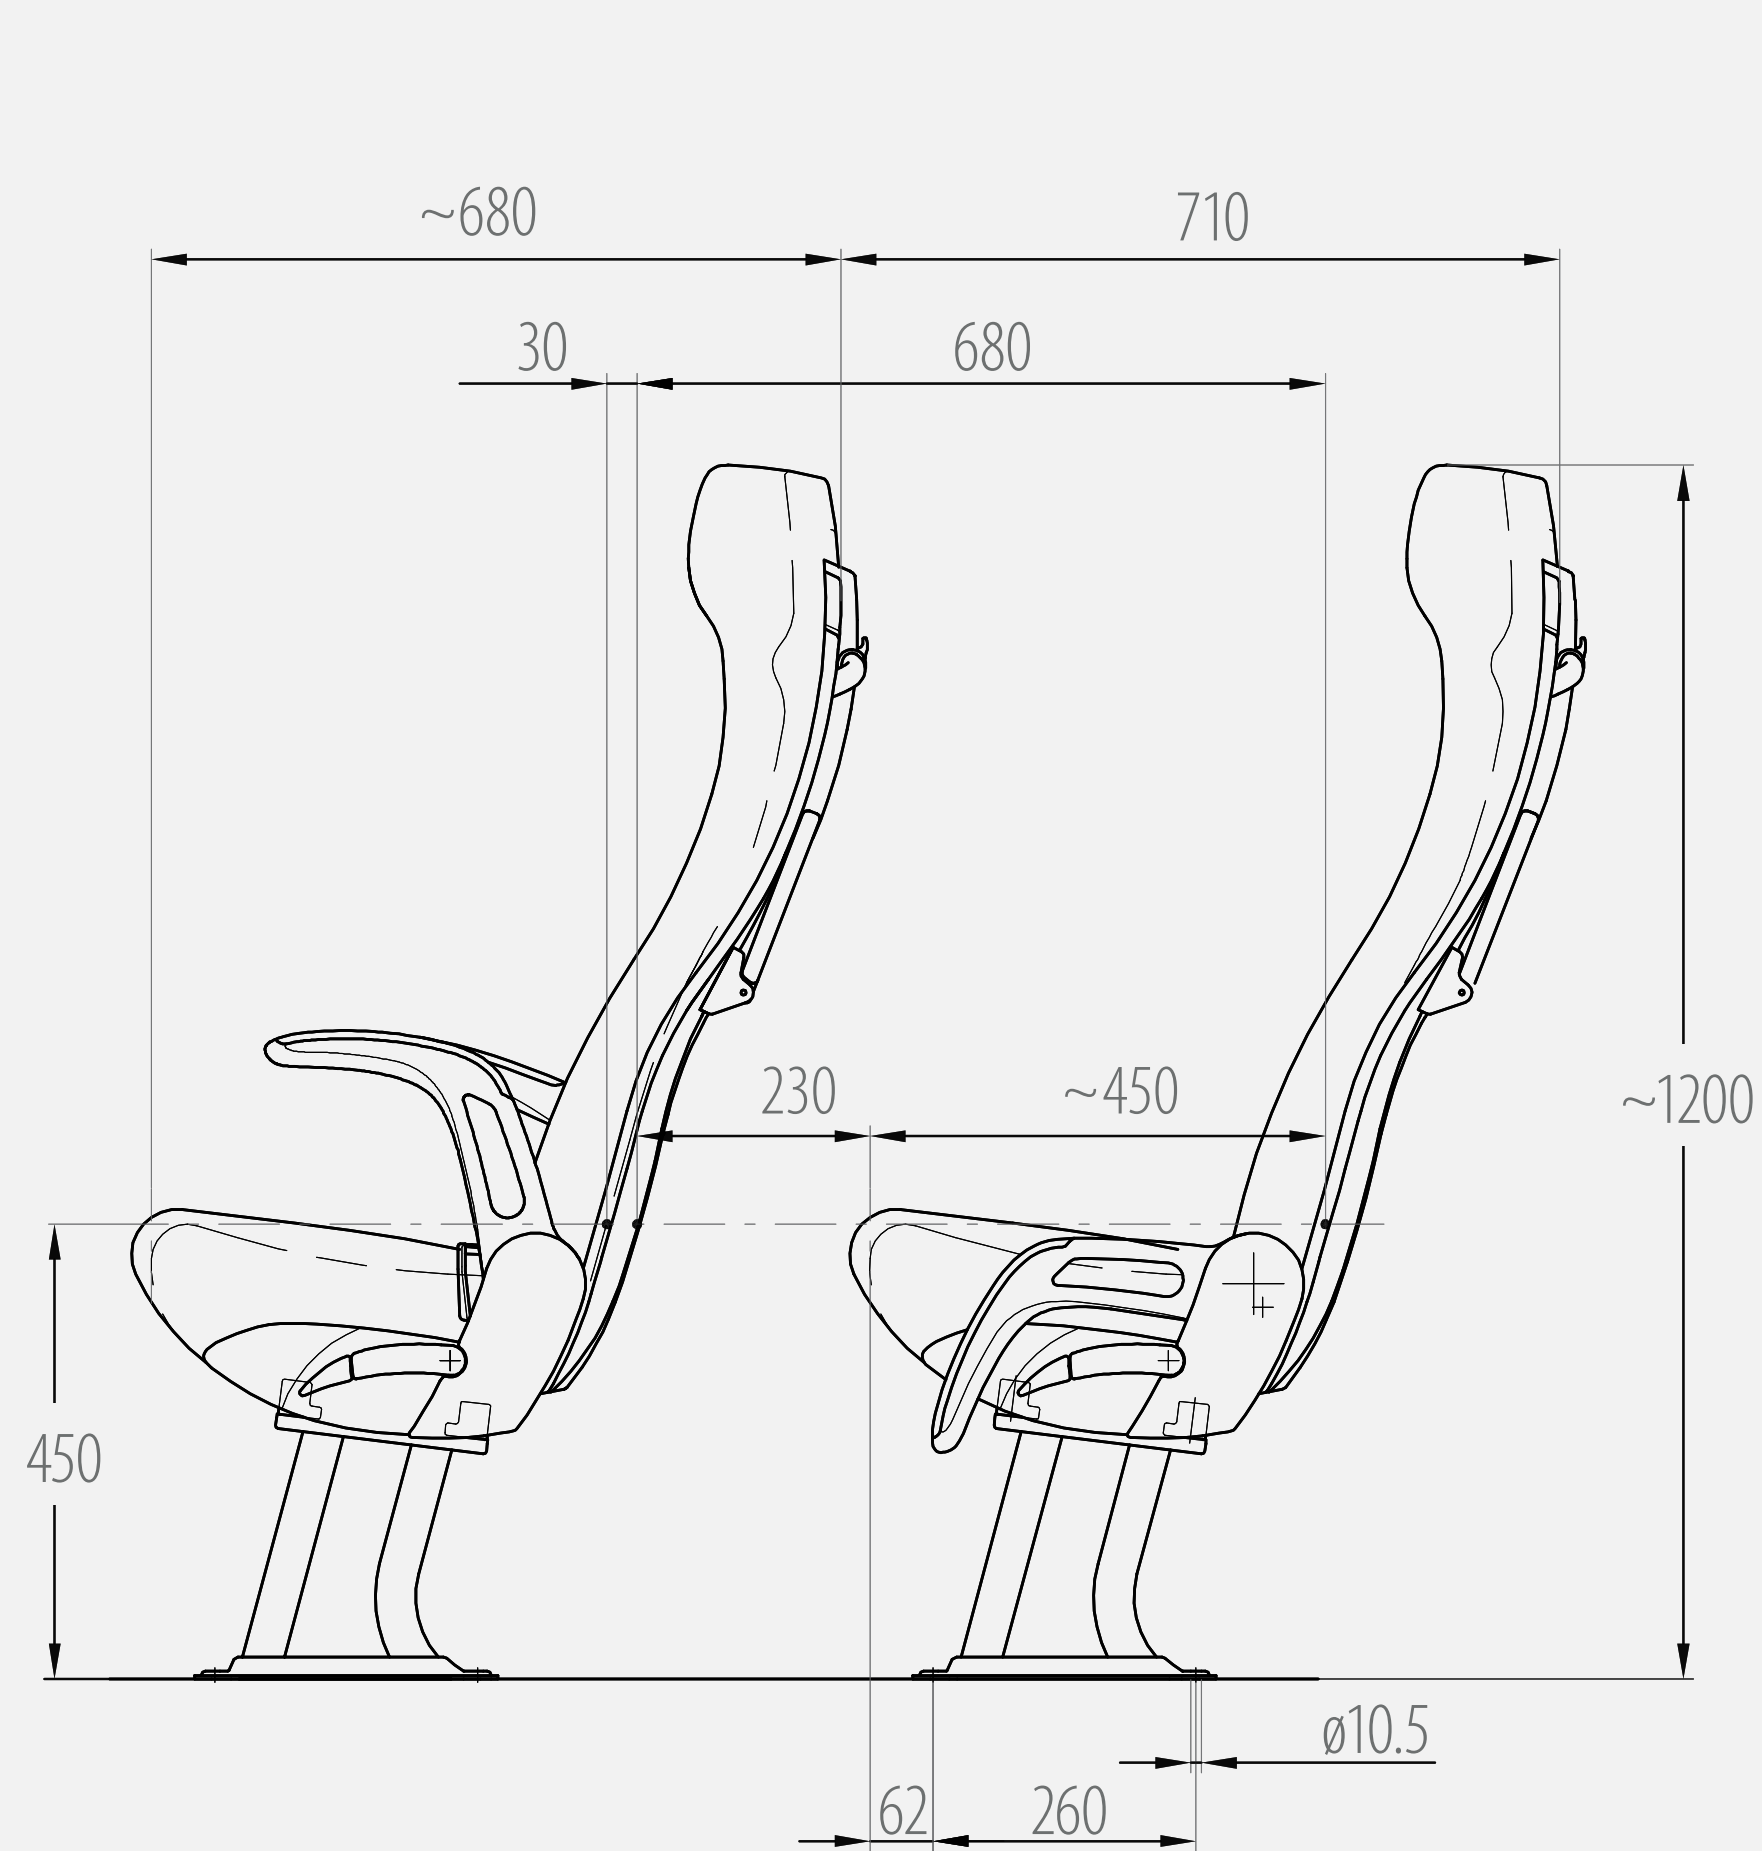

Symmetric seat with modern design

Certified to all European safety requirements

OPTIONS

□ standard

• optional

ARMRESTS

- Aisle side, fold down	□
- Aisle side, fold up	•
- Wall side, fold up	•
- Centre, fold up	•
- Fixed	•
- Carbon or briarwood insert	•

BACKREST

- Fixed	•
- Reclining	□

RESTRAINT SYSTEM

- 2 point safety belt	•
- 3 point safety belt	•
- All-generation safety belt	•
- Certified ISOFIX system	•

OPTIONS

- Waste bin	•
- Magazine net	•
- Coat hook	□
- Headrest cover	□
- Widening system	•
- Pantograph leg support	•
- Hand-pole socket	•
- Fold down table	•
- Advertising panel	•
- Active climate layer	•
- Pedestal cover	•

INNOVATIVE OPTIONS

A - Usb	•
B - Bell push	•
C - Led reading light	•
D - Smartphone holder	•
E - Wireless charger	•
F - Monitor	•
G - Sensor system	•
Console with A+B+C	•

Dimensions in mm. The company reserves the right to change product specifications and dimensions.