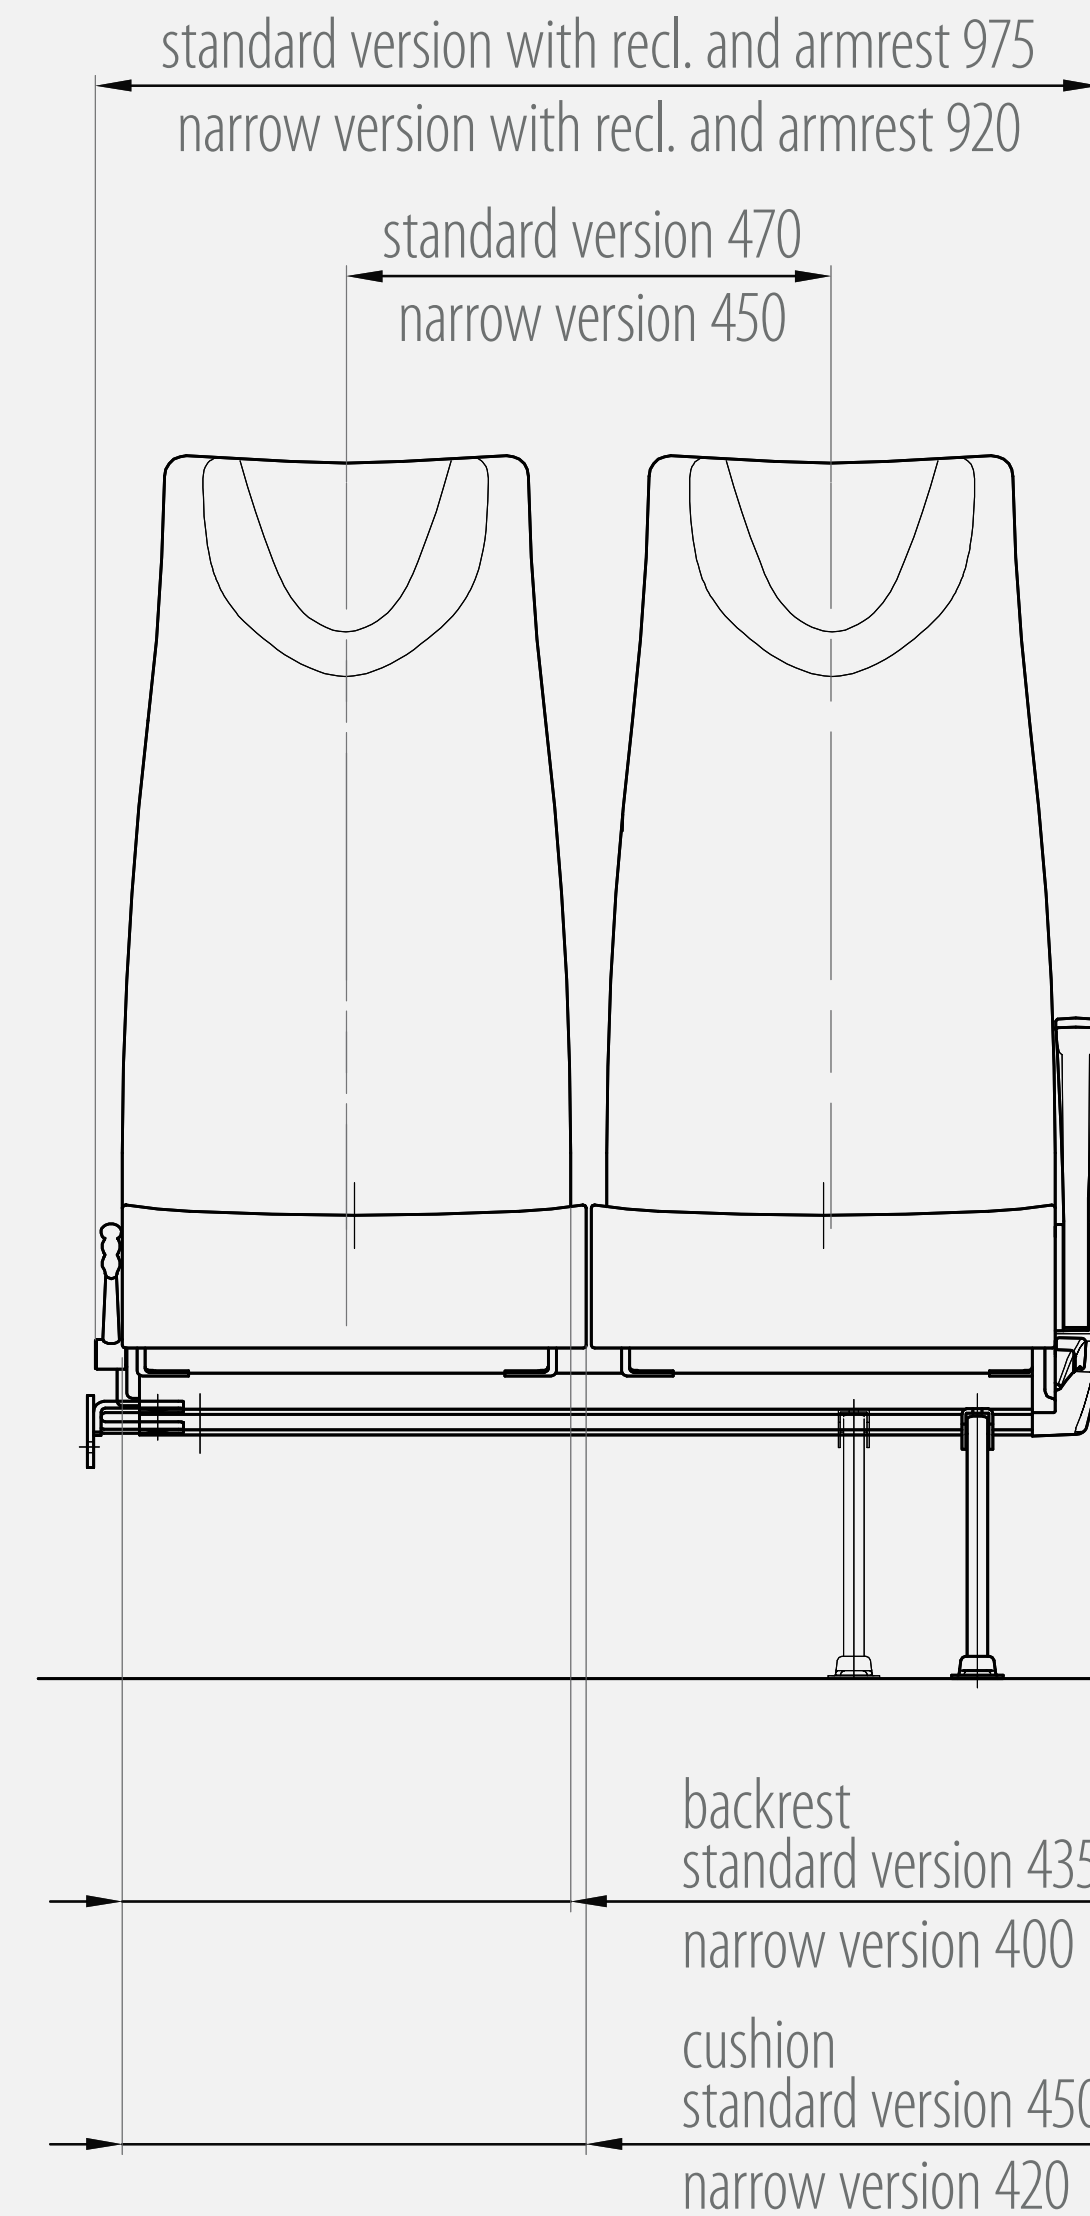

Symmetric seat with modern design

Certified to all European safety requirements

OPTIONS

□ standard

• optional

ARMRESTS

- Aisle side, fold down	□
- Aisle side, fold up	•
- Wall side, fold up	•
- Centre, fold up	•
- Fixed	•
- Carbon or briarwood insert	•

BACKREST

- Fixed	•
- Reclining	□

RESTRAINT SYSTEM

- 2 point safety belt	•
- 3 point safety belt	•
- All-generation safety belt	•
- Certified ISOFIX system	•

OPTIONS

- Waste bin	•
- Magazine net	•
- Coat hook	□
- Headrest cover	□
- Widening system	•
- Pantograph leg support	•
- Hand-pole socket	•
- Fold down table	•
- Advertising panel	•
- Active climate layer	•
- Pedestal cover	•

INNOVATIVE OPTIONS

A - Usb	•
B - Bell push	•
C - Led reading light	•
D - Smartphone holder	•
E - Wireless charger	•
F - Monitor	•
G - Sensor system	•
Console with A+B+C	•

Dimensions in mm. The company reserves the right to change product specifications and dimensions.