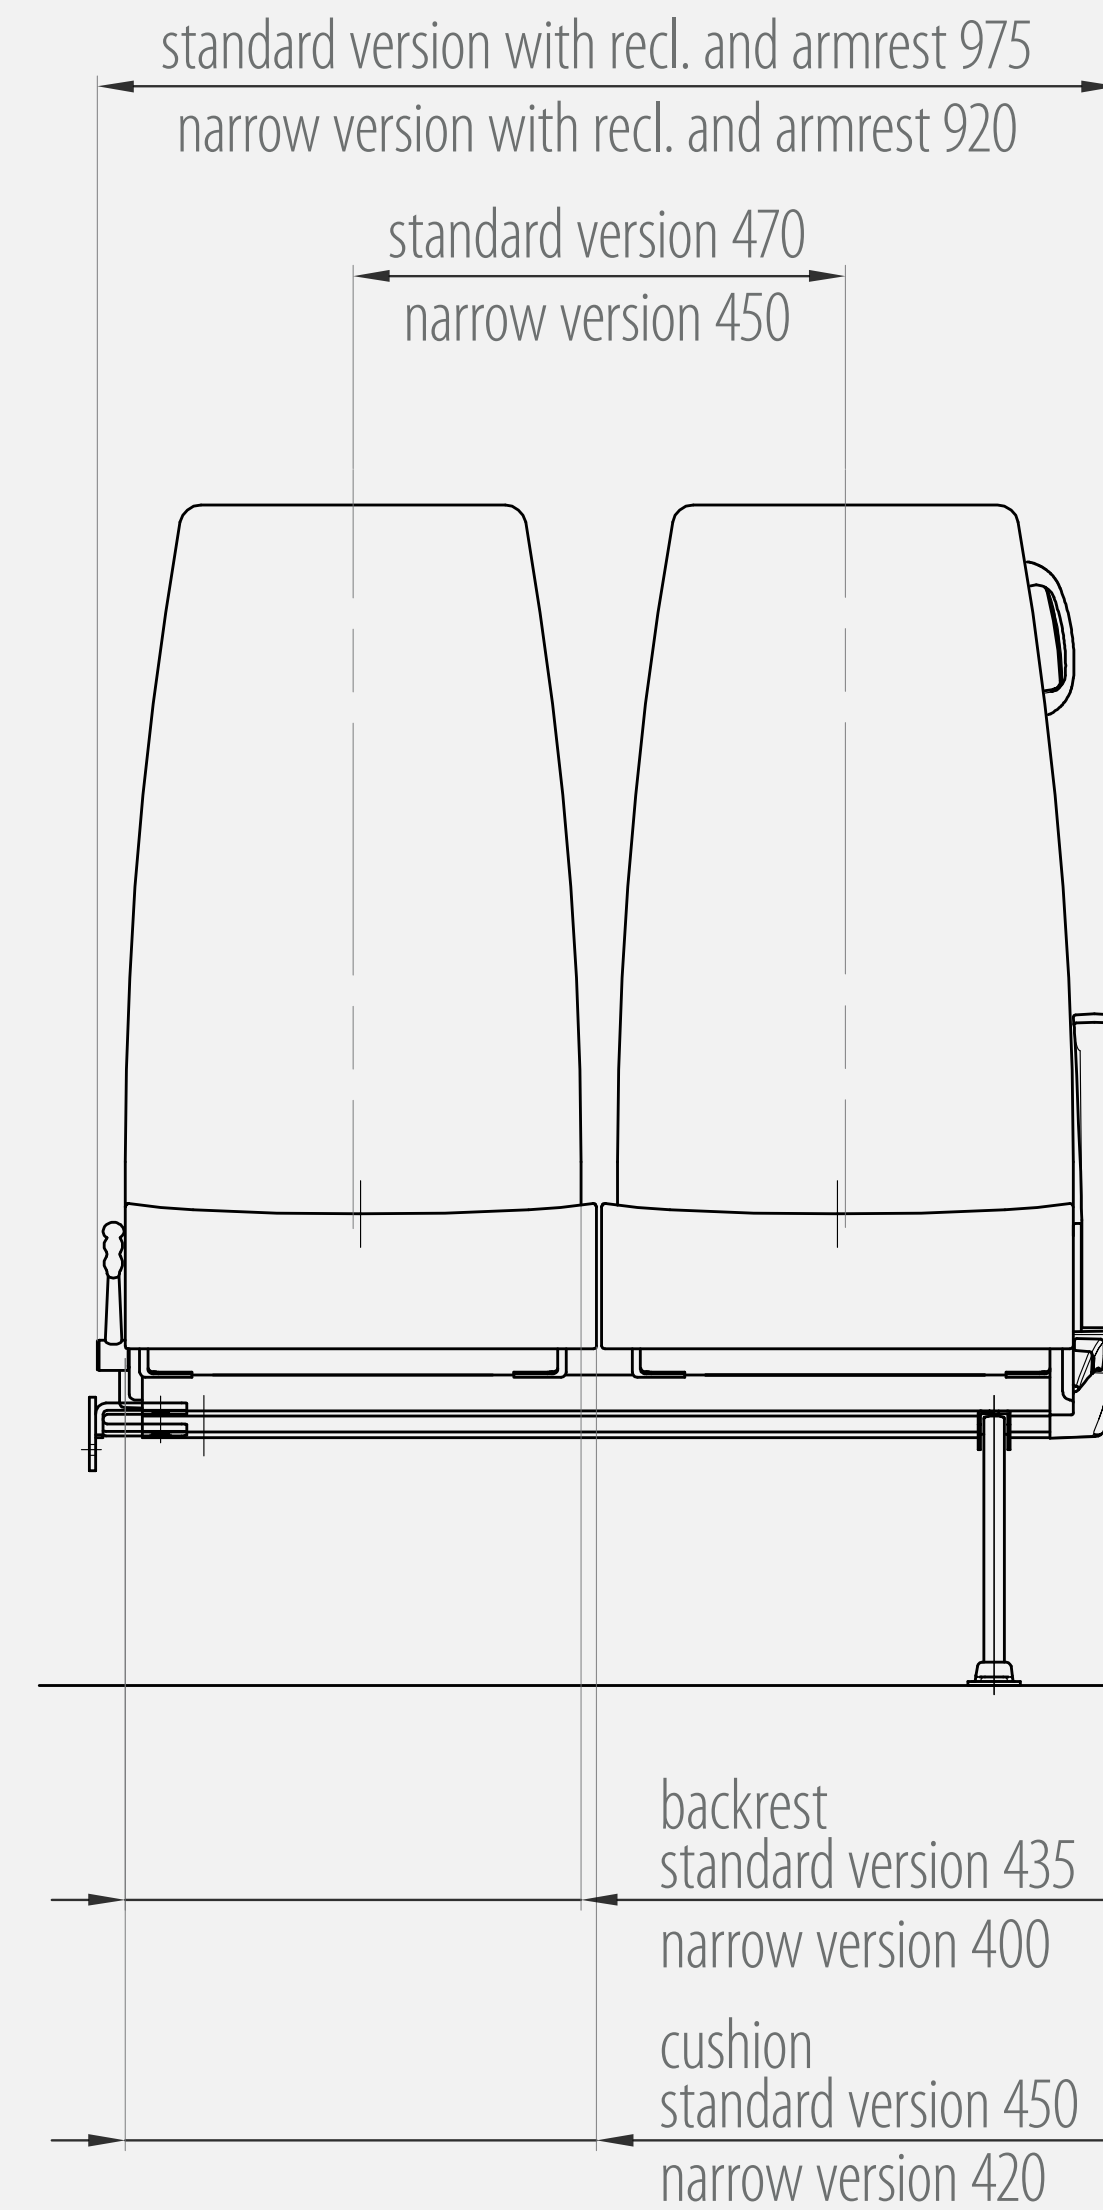

Symmetric seat with modern design

Certified to all European safety requirements

OPTIONS

□ standard

• optional

ARMRESTS

- Aisle side, fold down	□
- Aisle side, fold up	•
- Wall side, fold up	•
- Centre, fold up	•
- Fixed	•
- Carbon or briarwood insert	•

UPHOLSTERY

- Fabric	•
- Moquette	•
- Leather	•
- Vinyl	•
- E-leather	•
- Piping	•
- Double padding	•
- Trimmed back panel	•
- Other upholsteries	•

FOOTREST

- Fold up	•
- Multiposition	•

GRAB HANDLE

- Rear	□
- Side	•

BACKREST

- Fixed	•
- Reclining	□

RESTRAINT SYSTEM

- 2 point safety belt	•
- 3 point safety belt	•
- All-generation safety belt	•
- Certified ISOFIX system	•

OPTIONS

- Waste bin	•
- Magazine net	•
- Coat hook	□
- Headrest cover	•
- Widening system	•
- Pantograph leg support	•
- Hand-pole socket	•
- Fold down table	•
- Advertising panel	•
- Active climate layer	•
- Pedestal cover	•

INNOVATIVE OPTIONS

A - Usb	•
B - Bell push	•
C - Led reading light	•
D - Smartphone holder	•
E - Wireless charger	•
F - Monitor	•
G - Sensor system	•
Console with A+B+C	•

Dimensions in mm. The company reserves the right to change product specifications and dimensions.