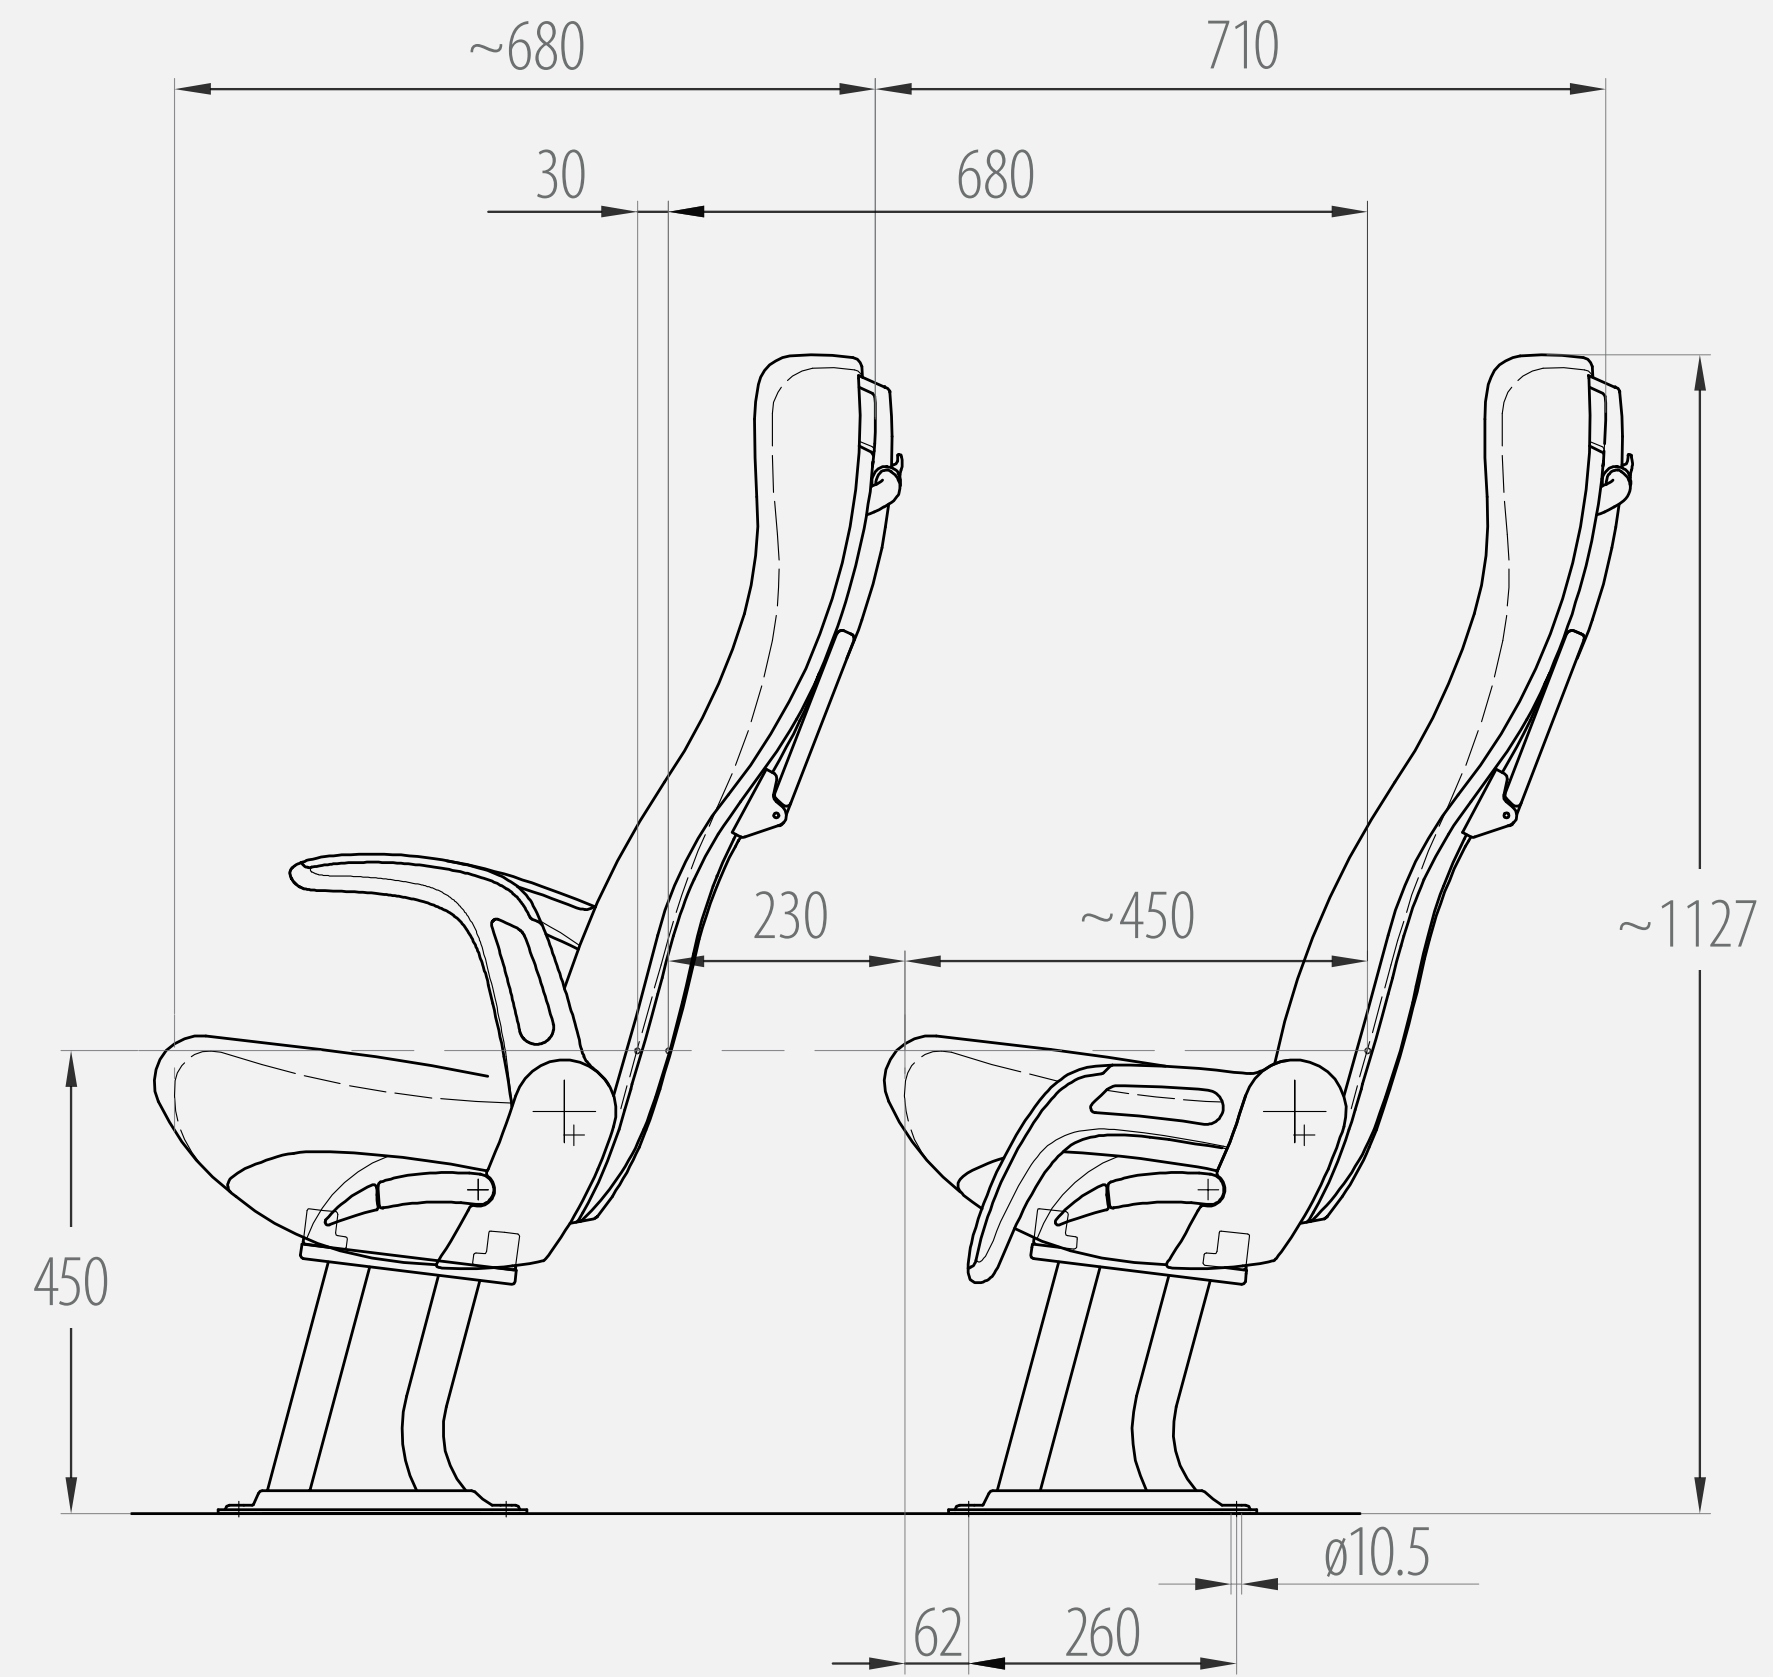

Symmetric seat with modern design

Certified to all European safety requirements

OPTIONS

□ standard

• optional

ARMRESTS

- Aisle side, fold down	□
- Aisle side, fold up	•
- Wall side, fold up	•
- Centre, fold up	•
- Fixed	•
- Carbon or briarwood insert	•

BACKREST

- Fixed	•
- Reclining	□

RESTRAINT SYSTEM

- 2 point safety belt	•
- 3 point safety belt	•
- All-generation safety belt	•
- Certified ISOFIX system	•

OPTIONS

- Waste bin	•
- Magazine net	•
- Coat hook	□
- Headrest cover	•
- Widening system	•
- Pantograph leg support	•
- Hand-pole socket	•
- Fold down table	•
- Advertising panel	•
- Active climate layer	•
- Pedestal cover	•

INNOVATIVE OPTIONS

A - Usb	•
B - Bell push	•
C - Led reading light	•
D - Smartphone holder	•
E - Wireless charger	•
F - Monitor	•
G - Sensor system	•
Console with A+B+C	•

Dimensions in mm. The company reserves the right to change product specifications and dimensions.